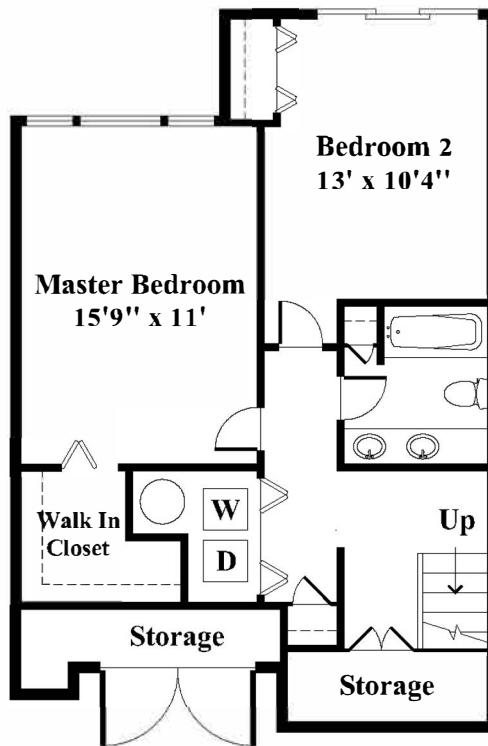

# Zermatt 2

2 bedroom, loft, 1 1/2 bath - 1540 s.f.

**Sutherland**  
REALTY GROUP

**kw** BOSTON NORTHWEST  
KELLERWILLIAMS, REALTY

Created by:  
Krys Streeter Photo  
www.krysphoto.com  
978-590-2210

\*Floor plans reflect standard model offerings. All measurements are approximate. Variations exist based upon location and topography. Some units (e.g., Longwood, Amalfi and Cortina) have full basements that may be finished or unfinished. Some units (e.g., Longwood and Amalfi) have attic storage the full length of the unit.