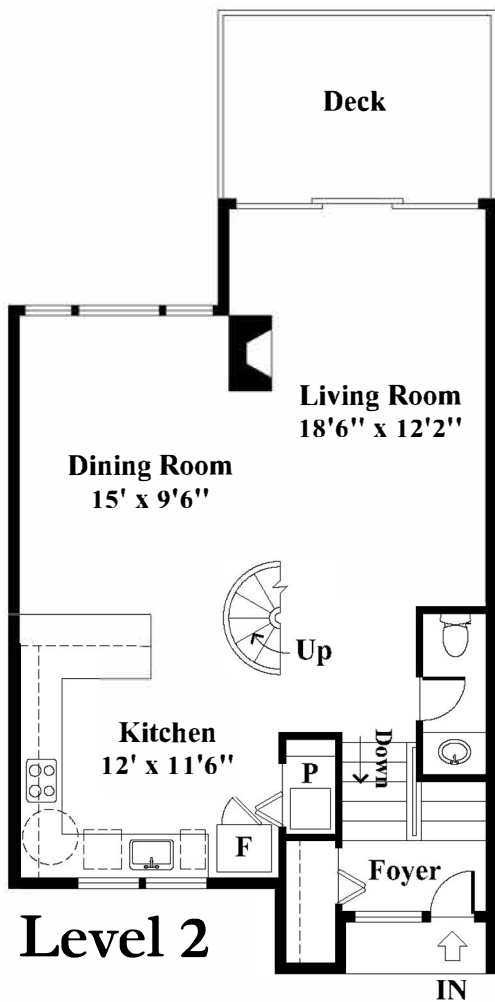

# Zermatt 2

2 bedroom, loft, 1 1/2 bath - 1540 s.f.

**Sutherland**  
REALTY GROUP

**kw** BOSTON NORTHWEST  
KELLERWILLIAMS, REALTY

Created by:  
Krys Streeter Photo  
www.krysphoto.com  
978-590-2210

\*Floor plans reflect standard model offerings. All measurements are approximate. Variations exist based upon location and topography. Some units (e.g., Longwood, Amalfi and Cortina) have full basements that may be finished or unfinished. Some units (e.g., Longwood and Amalfi) have attic storage the full length of the unit.