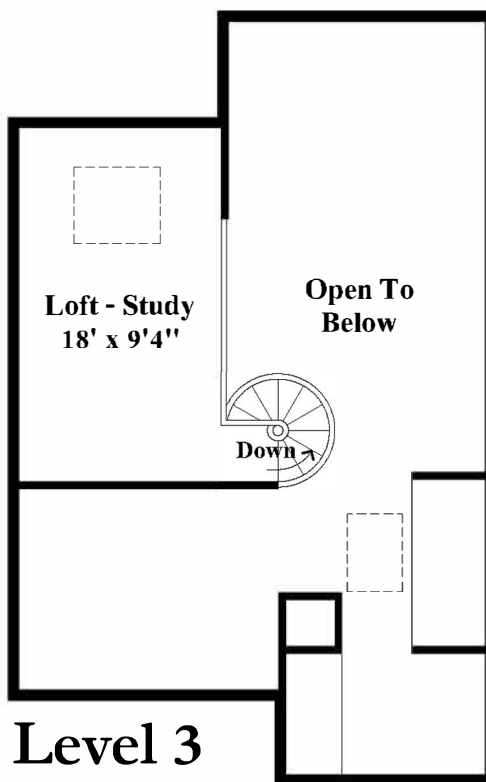

# Zermatt 2

2 bedroom, loft, 1 1/2 bath - 1540 s.f.

**Sutherland**  
REALTY GROUP

**kw** BOSTON NORTHWEST  
KELLERWILLIAMS, REALTY

Created by:  
Krys Streeter Photo  
www.krysphoto.com  
978-590-2210

\*Floor plans reflect standard model offerings. All measurements are approximate. Variations exist based upon location and topography. Some units (e.g., Longwood, Amalfi and Cortina) have full basements that may be finished or unfinished. Some units (e.g., Longwood and Amalfi) have attic storage the full length of the unit.