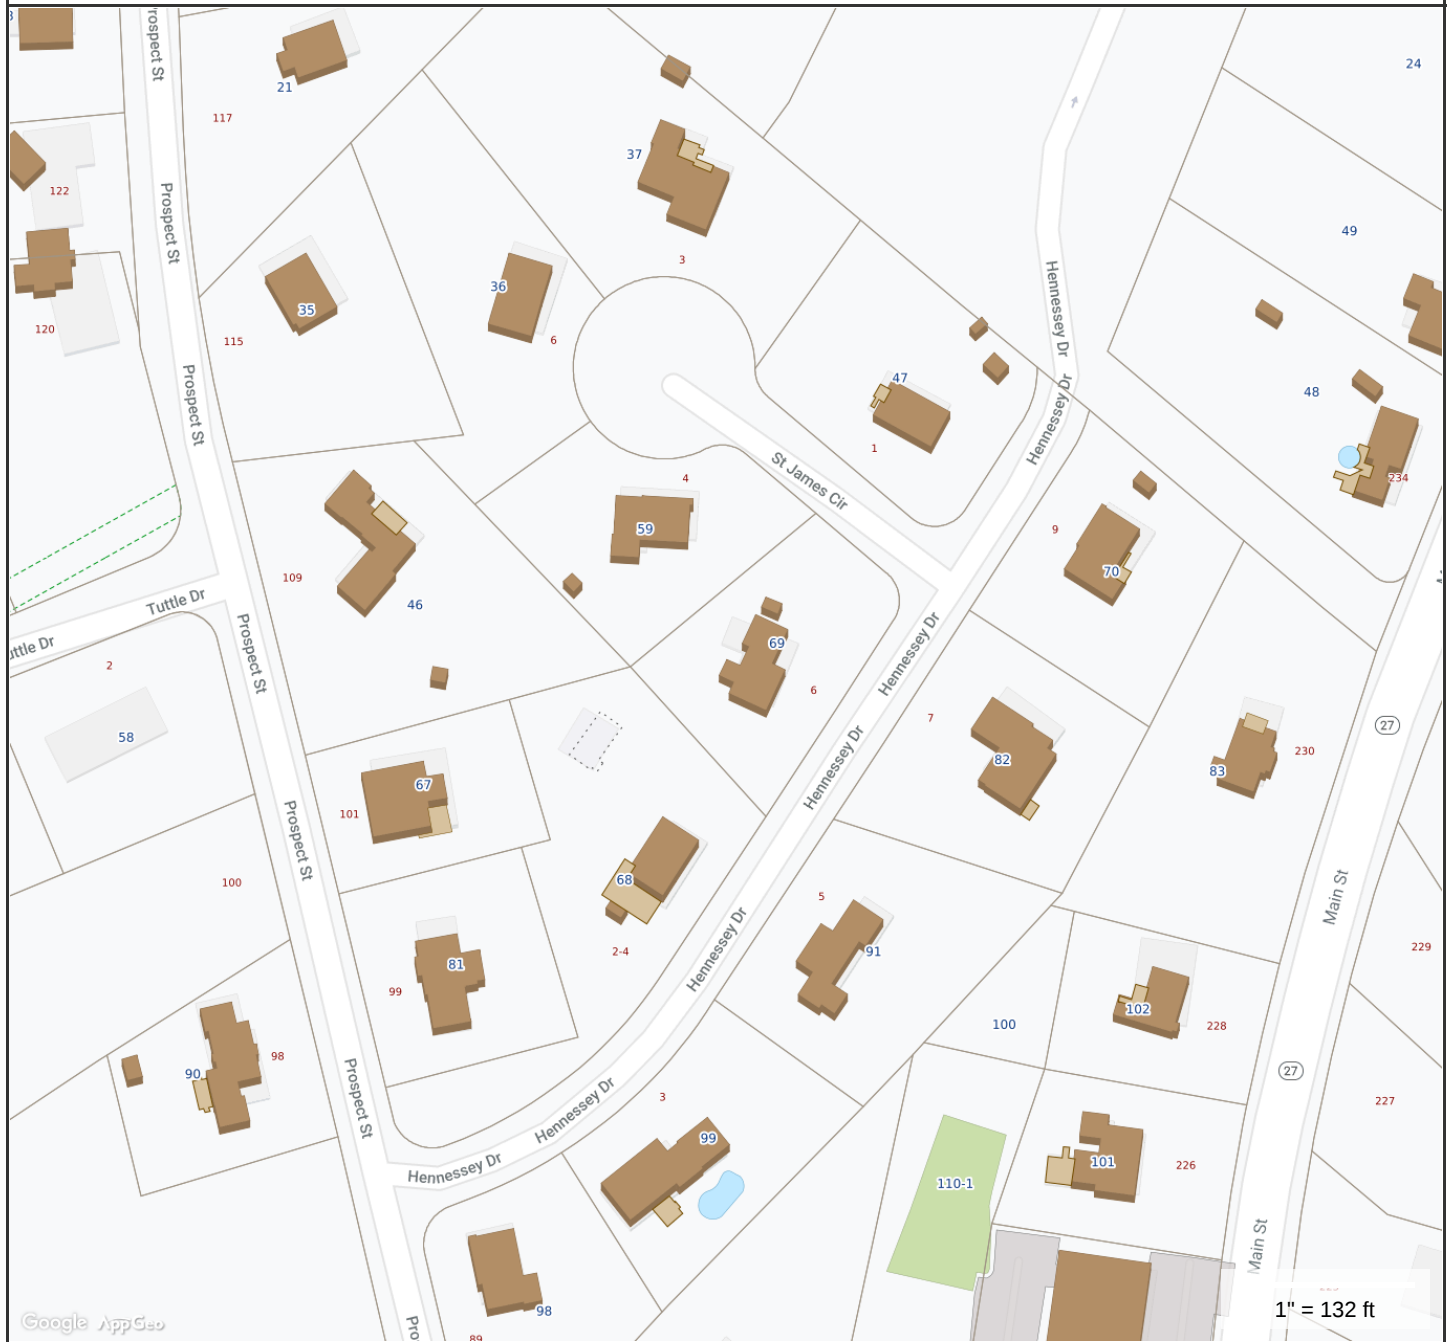

6 Hennessey Drive, Acton, MA 01720

**MAP FOR REFERENCE ONLY
NOT A LEGAL DOCUMENT**

Town of Acton, MA makes no claims and no warranties, expressed or implied, concerning the validity or accuracy of the GIS data presented on this map.

Geometry updated 01/01/2018
Data updated 01/01/2019

6 Hennessey Drive, Acton, MA 01720 -- Neighborhood Overview

**MAP FOR REFERENCE ONLY
NOT A LEGAL DOCUMENT**

Town of Acton, MA makes no claims and no warranties, expressed or implied, concerning the validity or accuracy of the GIS data presented on this map.

Geometry updated 01/01/2018
Data updated 01/01/2019