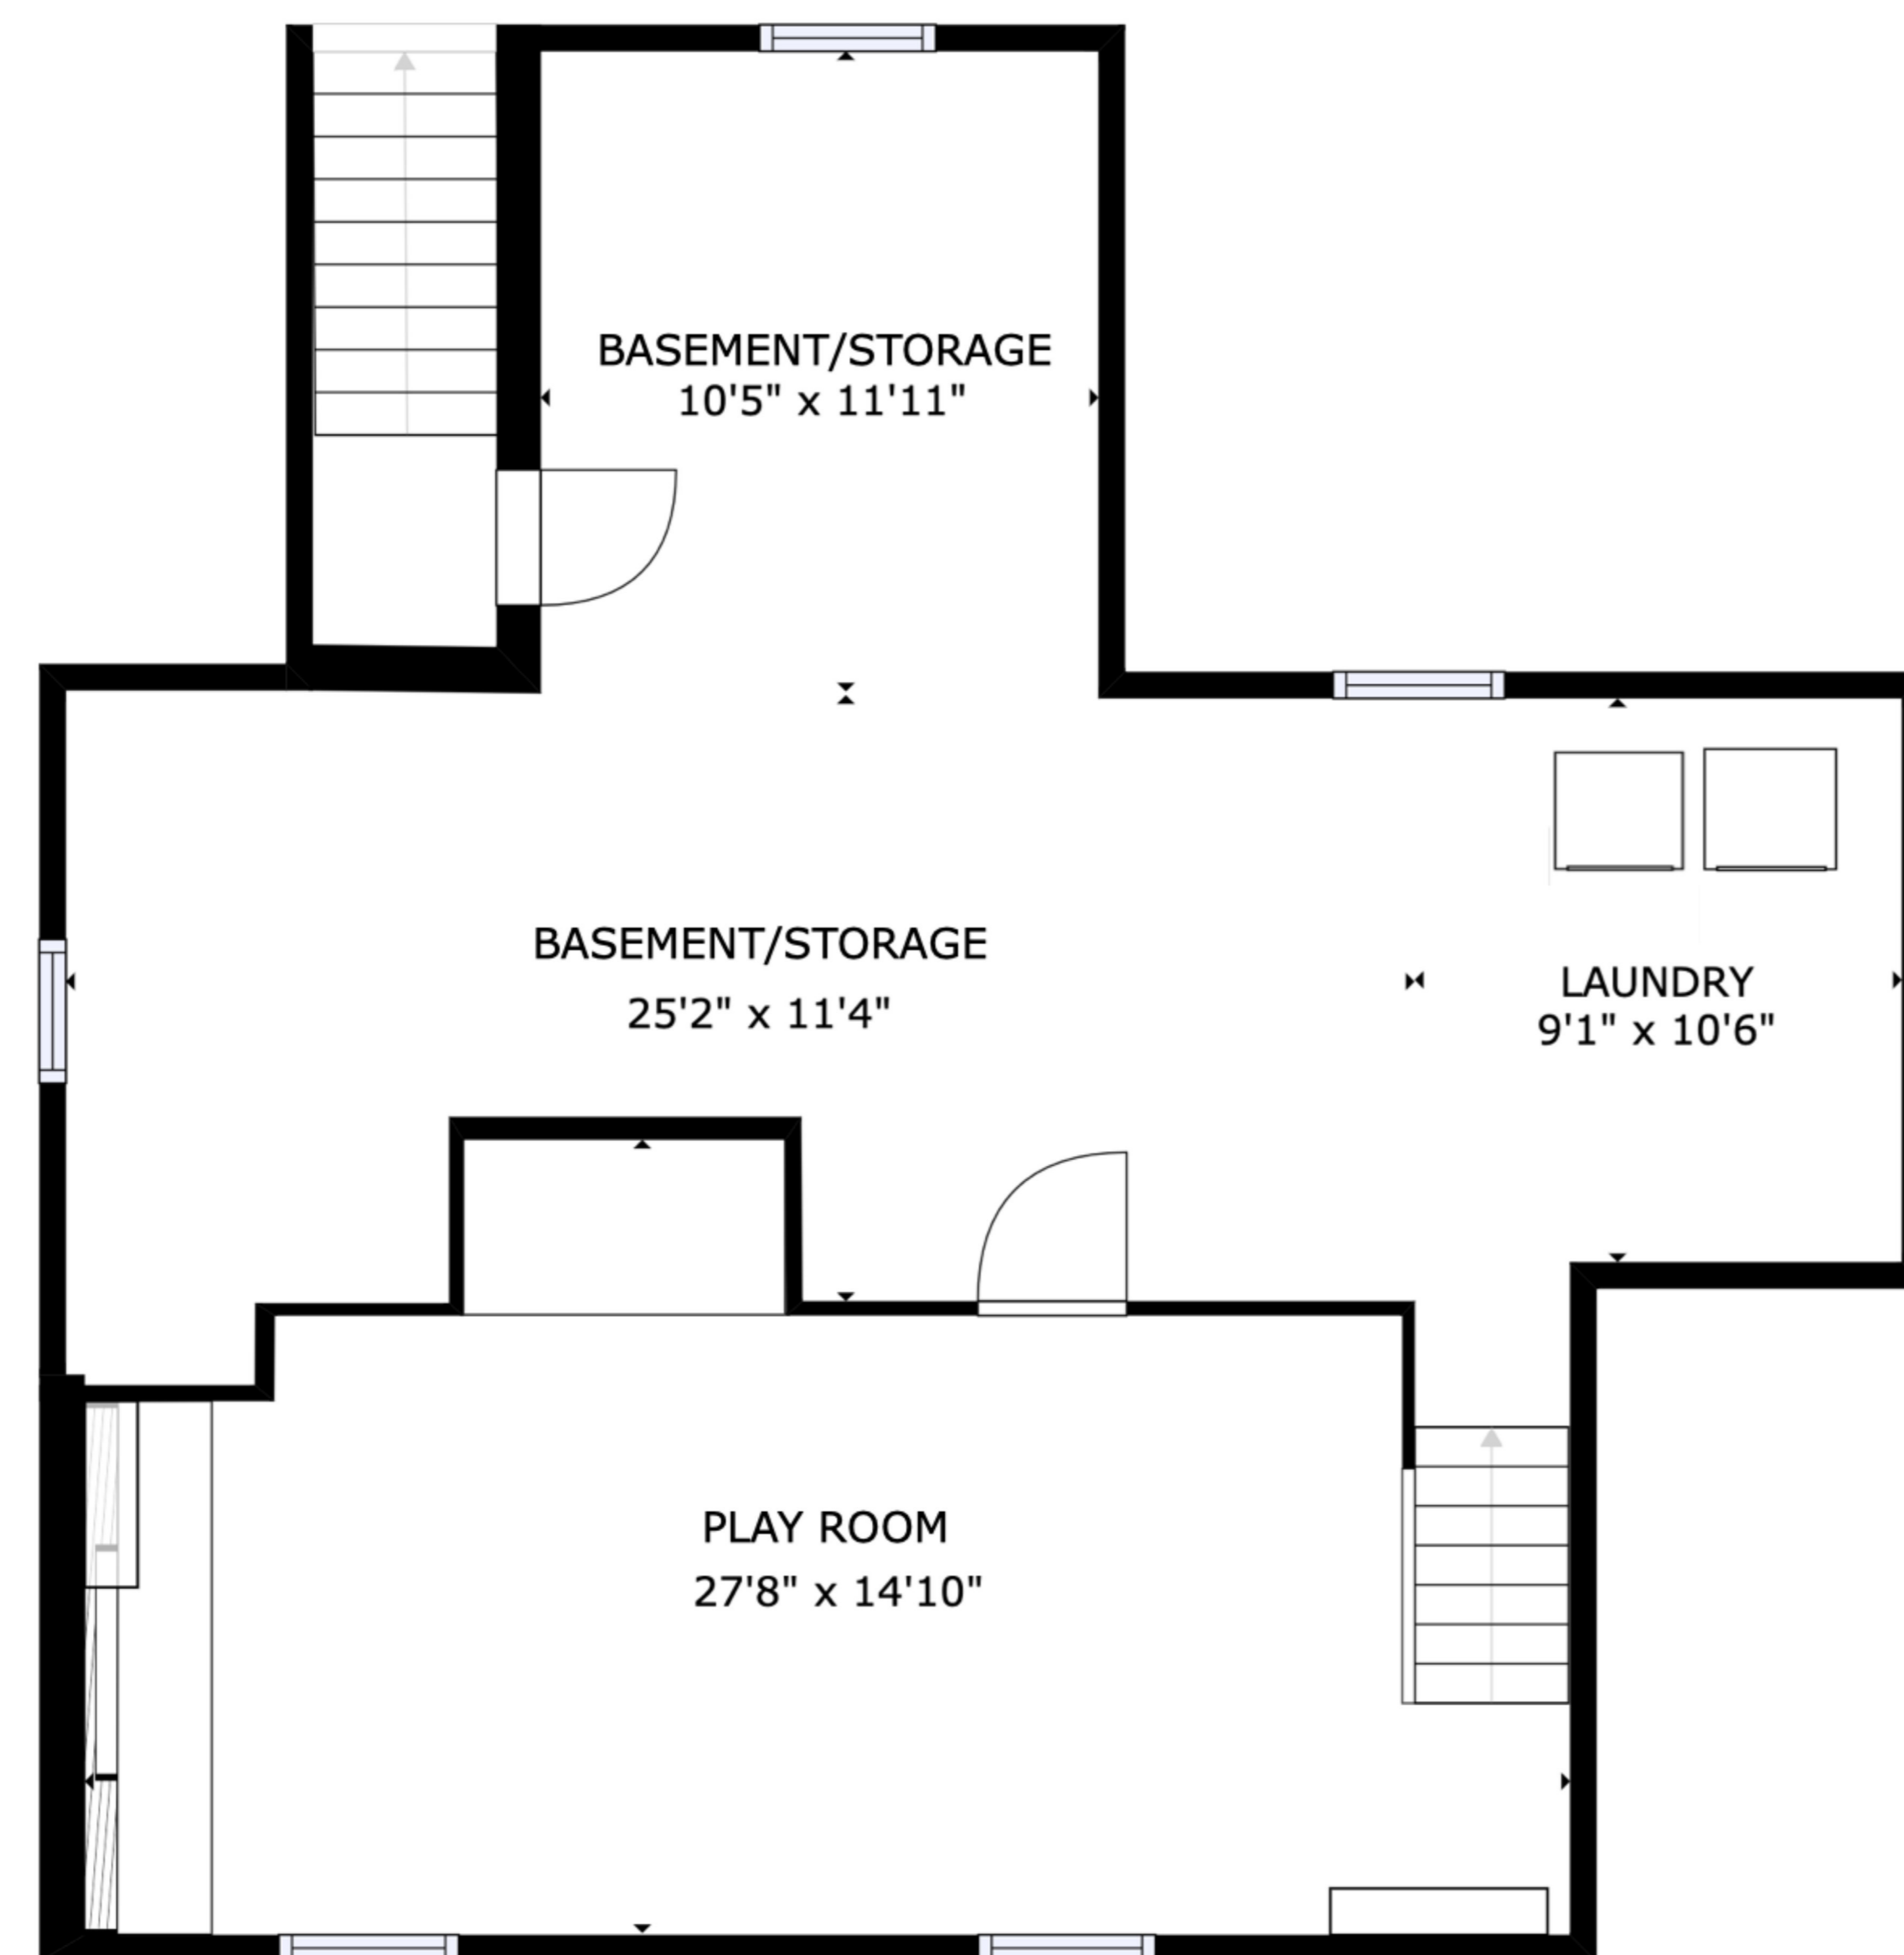

Sutherland REALTY GROUP

kw BOSTON NORTHWEST
KELLERWILLIAMS REALTY

FLOOR 2

BASEMENT

FLOOR 1

GROSS INTERNAL AREA
 FLOOR 1: 835 sq. ft, FLOOR 2: 918 sq. ft
 FLOOR 3: 1229 sq. ft, EXCLUDED AREAS:
 REDUCED HEADROOM BELOW 1.5M: 12 sq. ft
 TOTAL: 2982 sq. ft

SIZES AND DIMENSIONS ARE APPROXIMATE, ACTUAL MAY VARY.

6 Hennessey Drive
 Acton, MA 01720