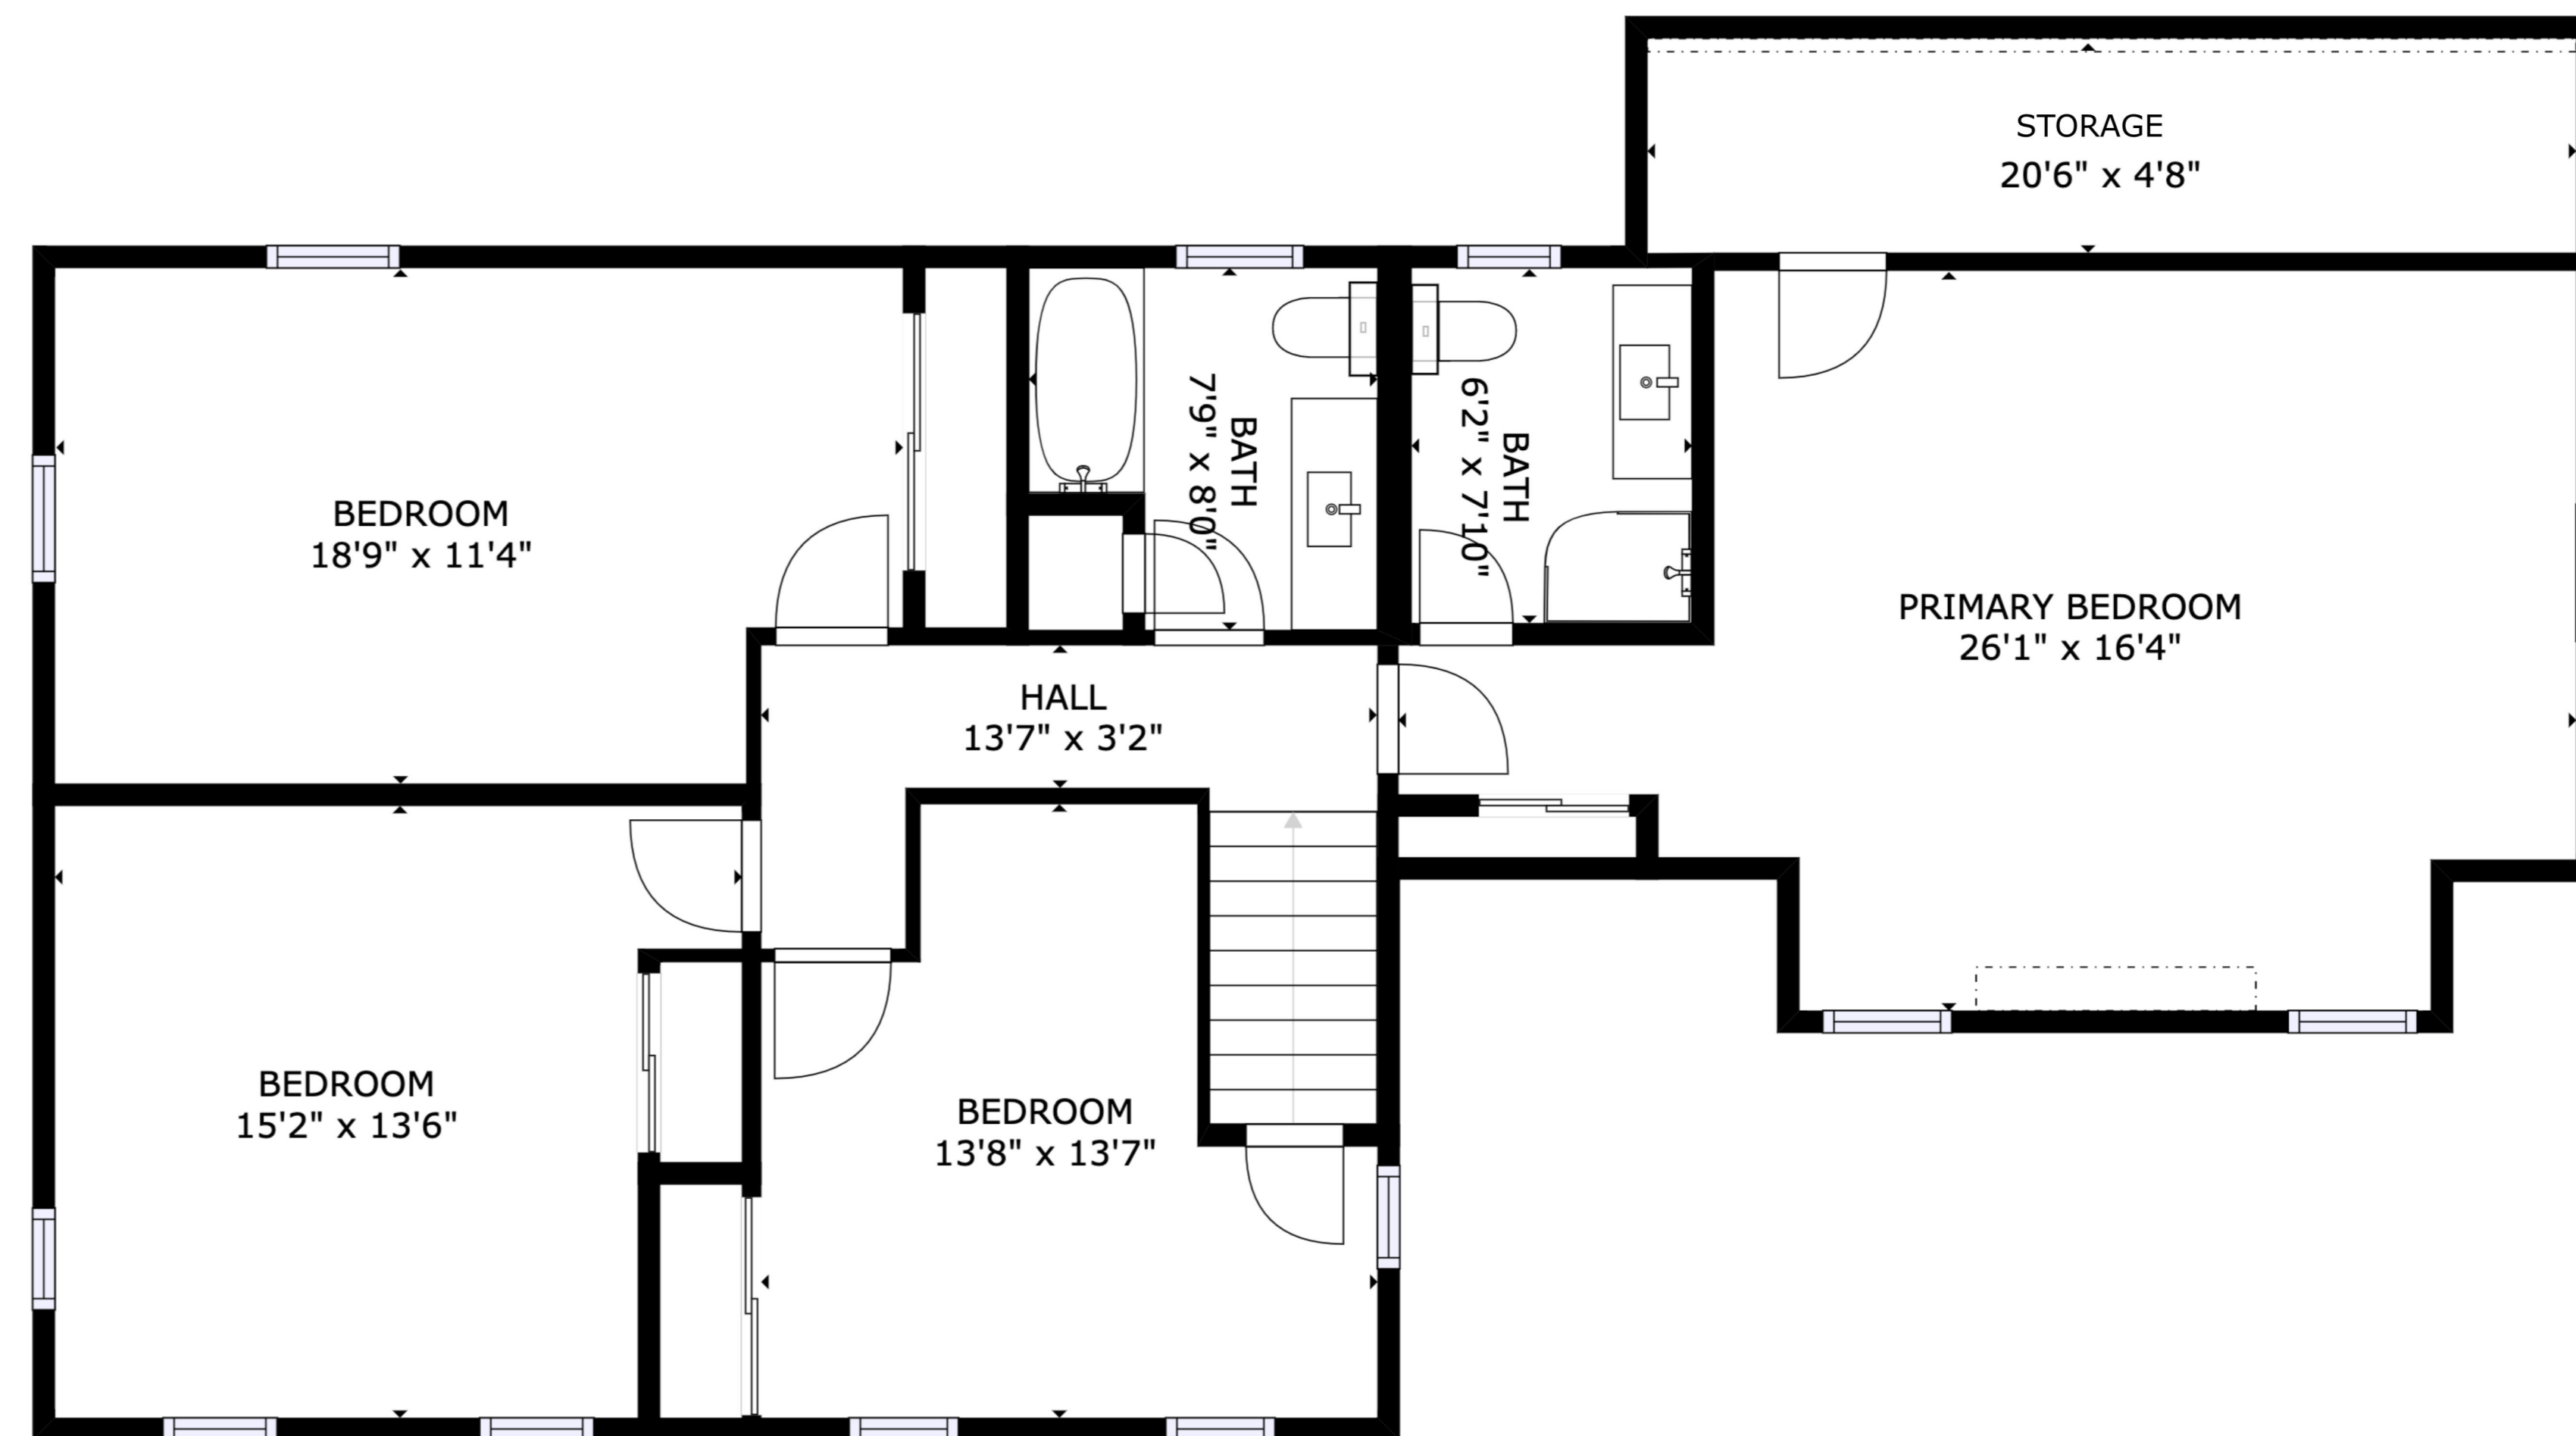

Sutherland REALTY GROUP

kw BOSTON NORTHWEST
KELLERWILLIAMS REALTY

FLOOR 2

BASEMENT

FLOOR 1

GROSS INTERNAL AREA
 FLOOR 1: 835 sq. ft, FLOOR 2: 918 sq. ft
 FLOOR 3: 1229 sq. ft, EXCLUDED AREAS:
 REDUCED HEADROOM BELOW 1.5M: 12 sq. ft
 TOTAL: 2982 sq. ft

SIZES AND DIMENSIONS ARE APPROXIMATE, ACTUAL MAY VARY.

6 Hennessey Drive
 Acton, MA 01720