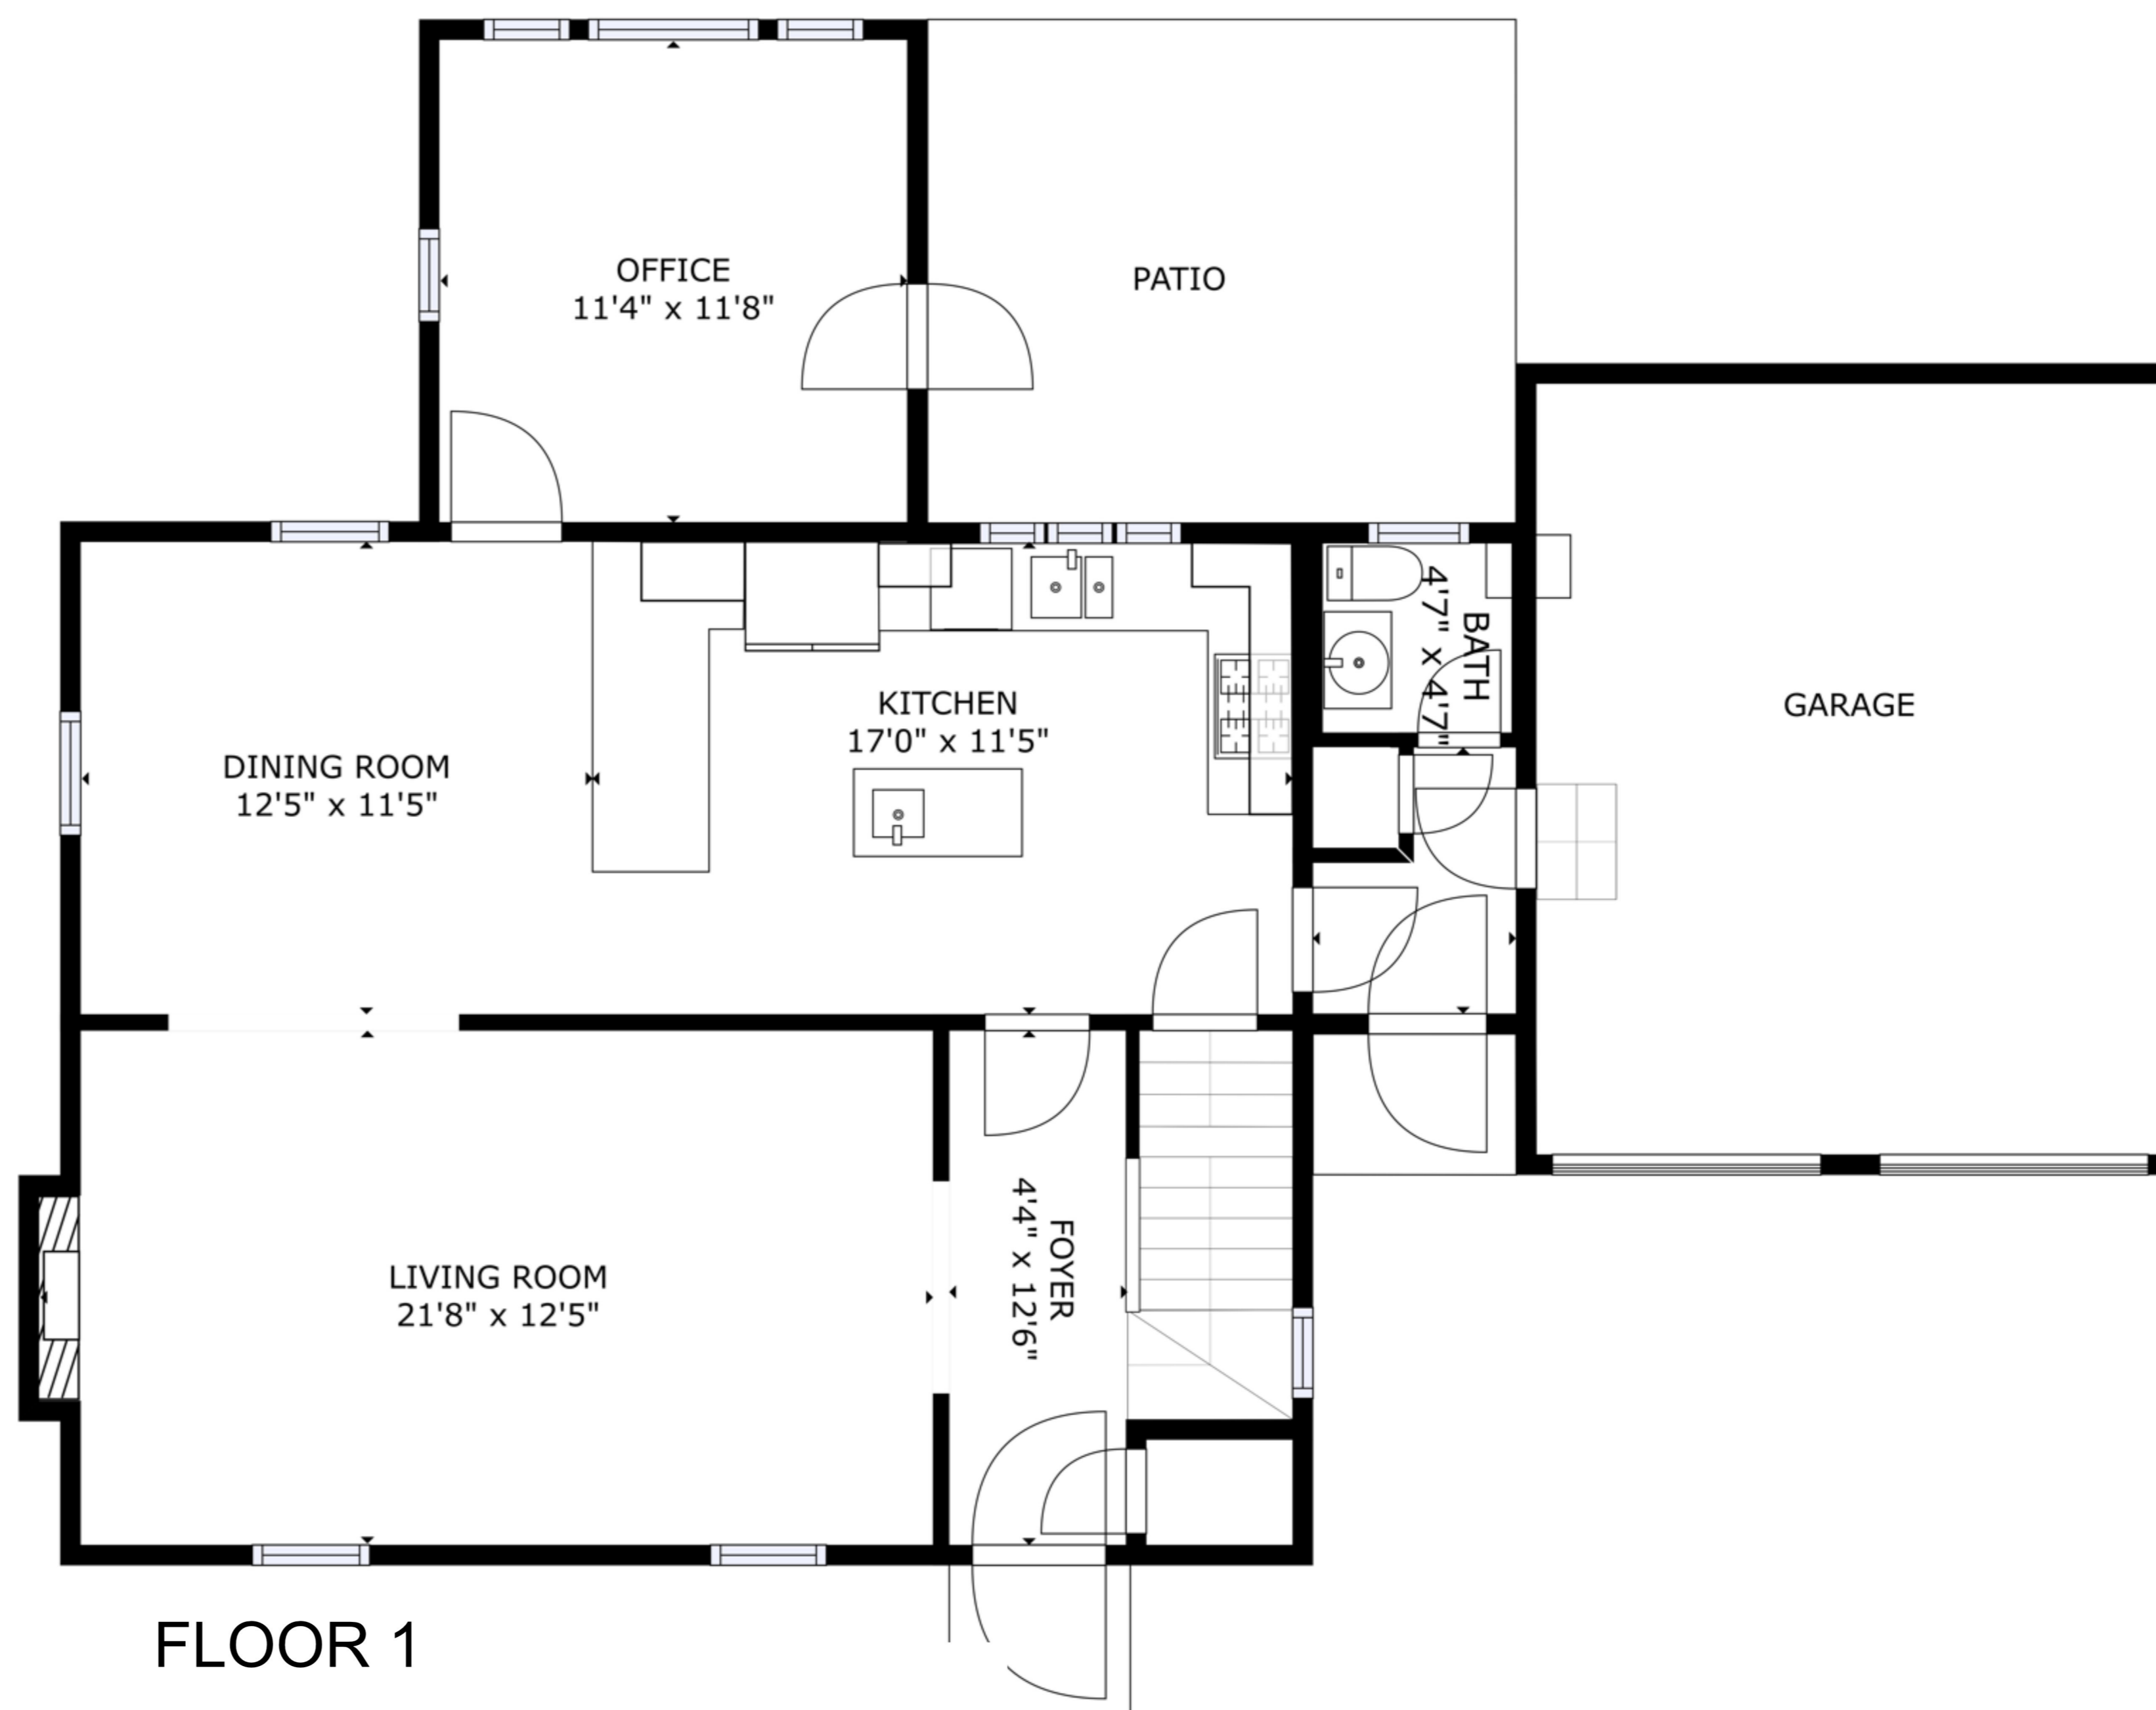

Sutherland REALTY GROUP

kw BOSTON NORTHWEST
KELLERWILLIAMS REALTY

FLOOR 2

BASEMENT

FLOOR 1

GROSS INTERNAL AREA
 FLOOR 1: 835 sq. ft, FLOOR 2: 918 sq. ft
 FLOOR 3: 1229 sq. ft, EXCLUDED AREAS:
 REDUCED HEADROOM BELOW 1.5M: 12 sq. ft
 TOTAL: 2982 sq. ft

SIZES AND DIMENSIONS ARE APPROXIMATE, ACTUAL MAY VARY.

6 Hennessey Drive
 Acton, MA 01720