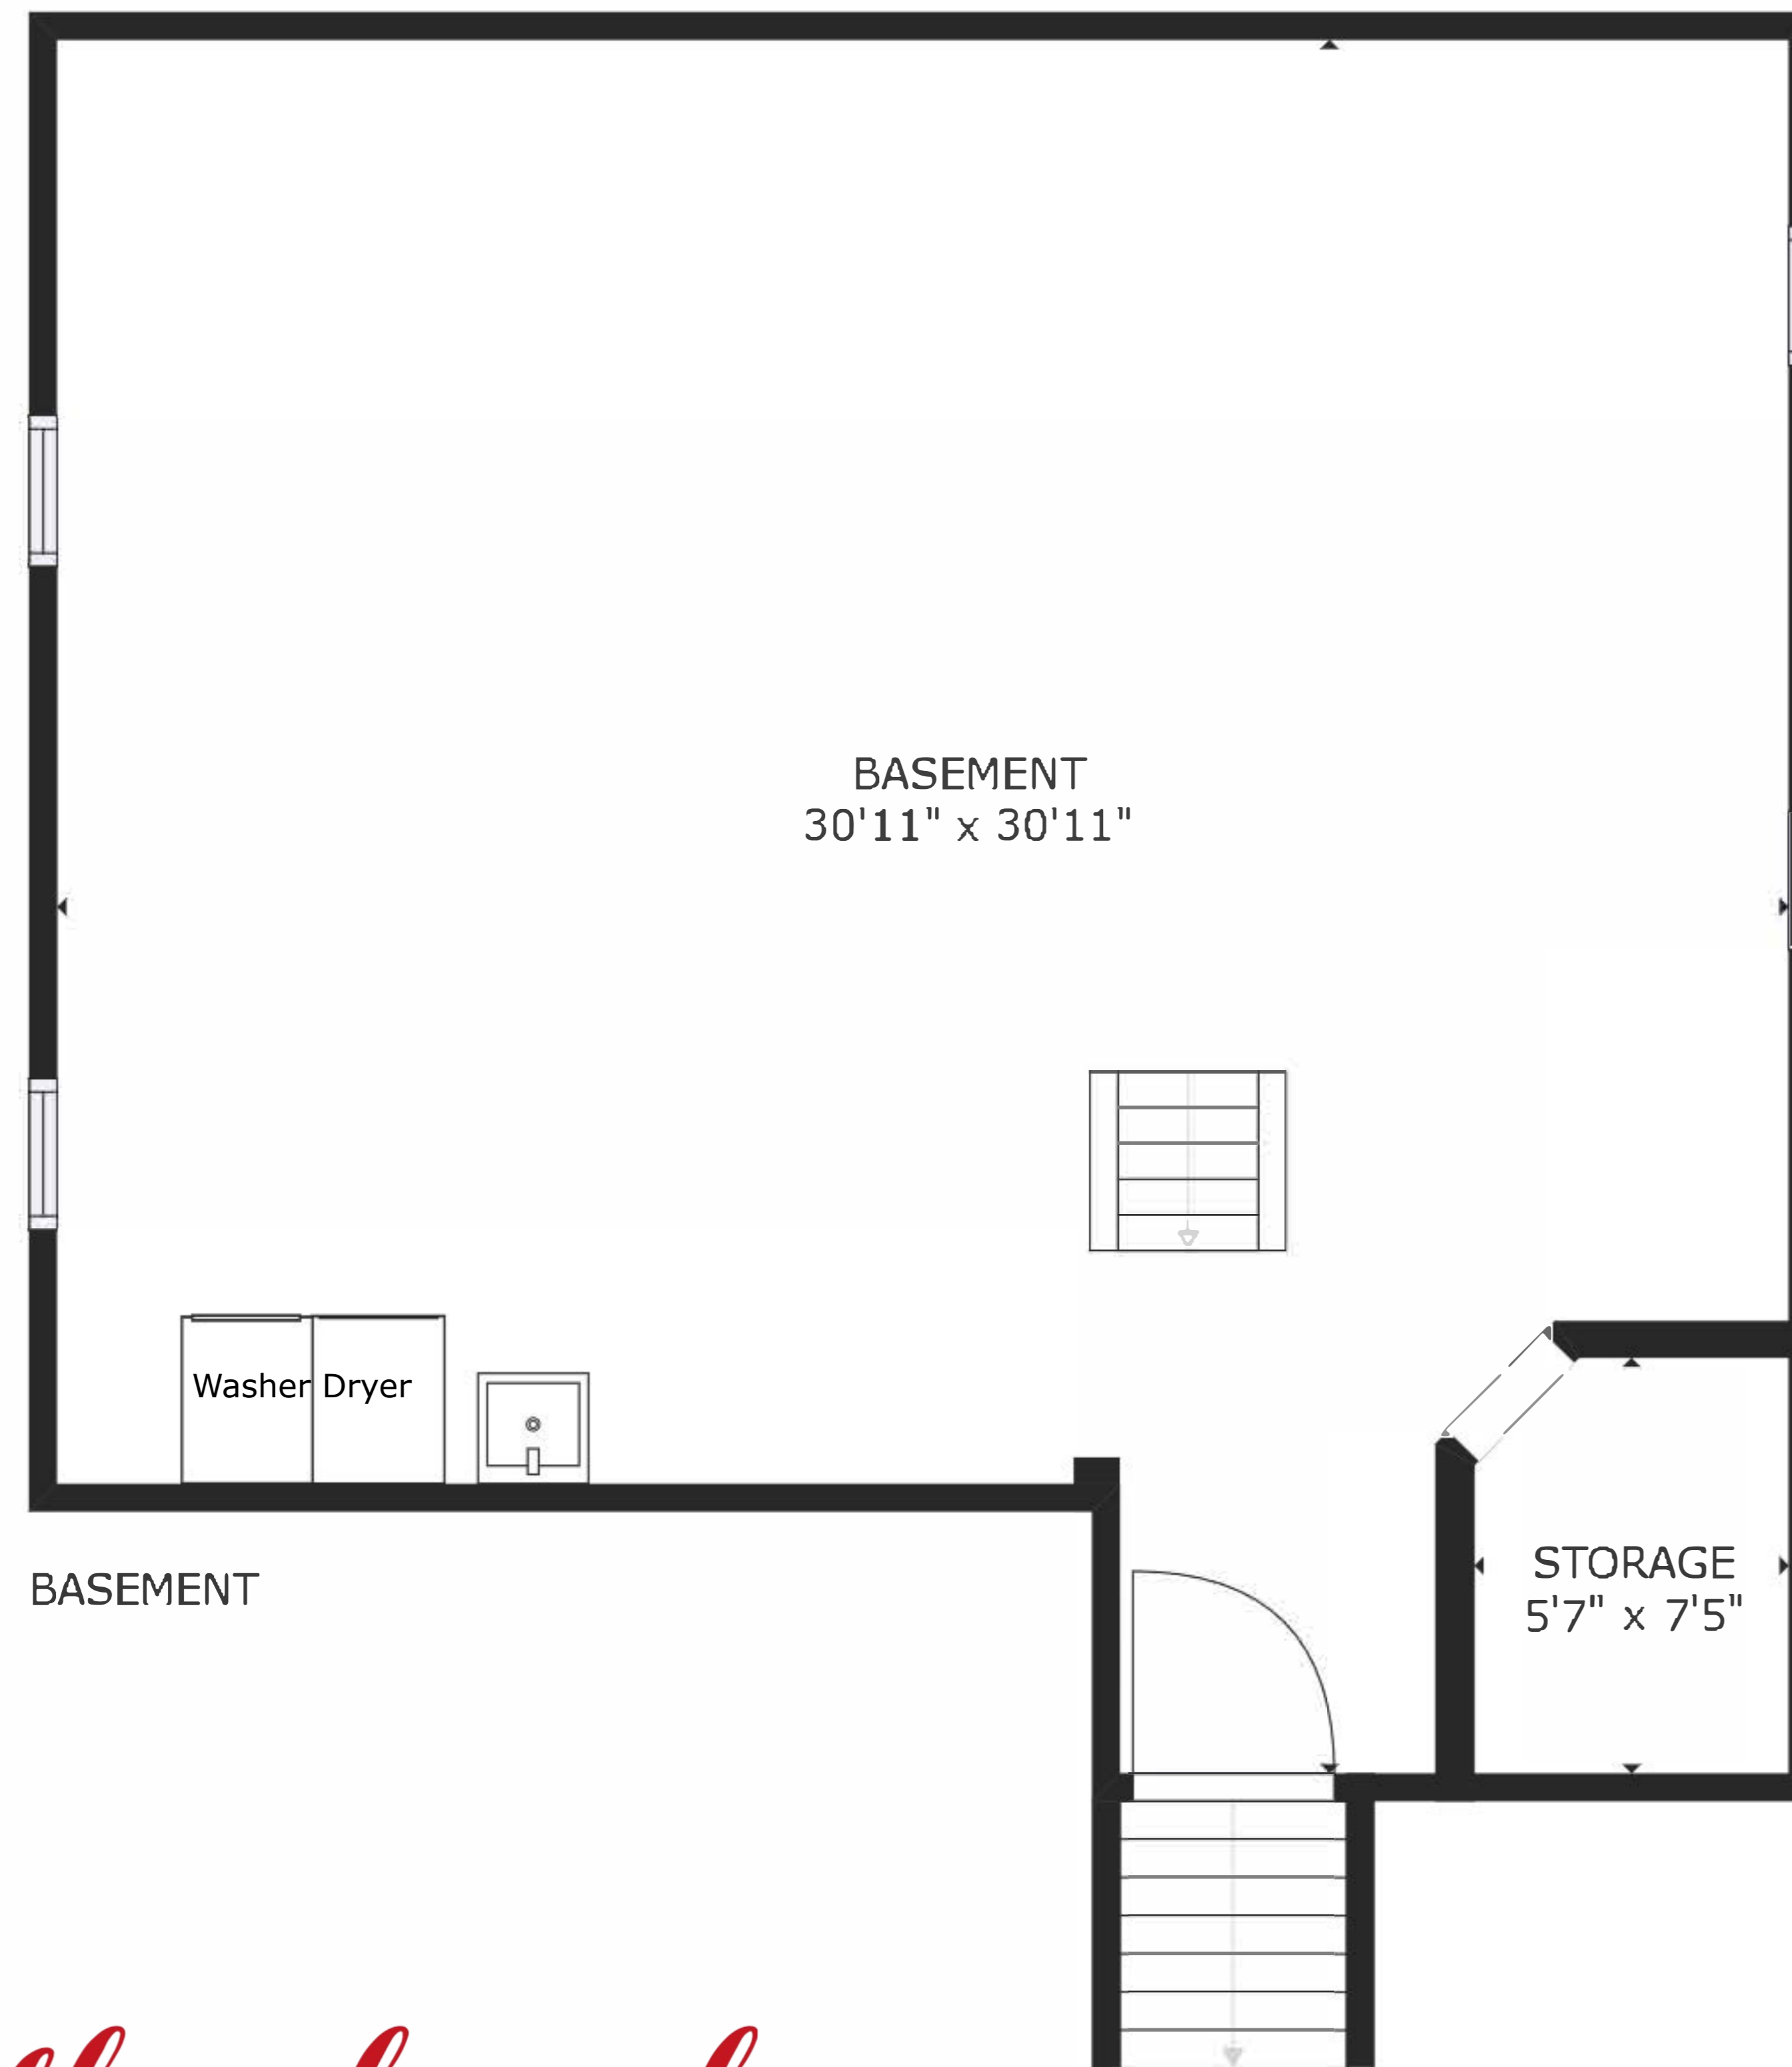

23 Auman Street  
Devens, MA 01434

MAIN FLOOR

*Sutherland*  
REALTY GROUP

**kw** BOSTON NORTHWEST  
KELLERWILLIAMS. REALTY

GROSS INTERNAL AREA  
FLOOR 1: 859 sq. ft, FLOOR 2: 1229 sq. ft  
TOTAL: 2087 sq. ft  
SIZES AND DIMENSIONS ARE APPROXIMATE, ACTUAL MAY VARY.