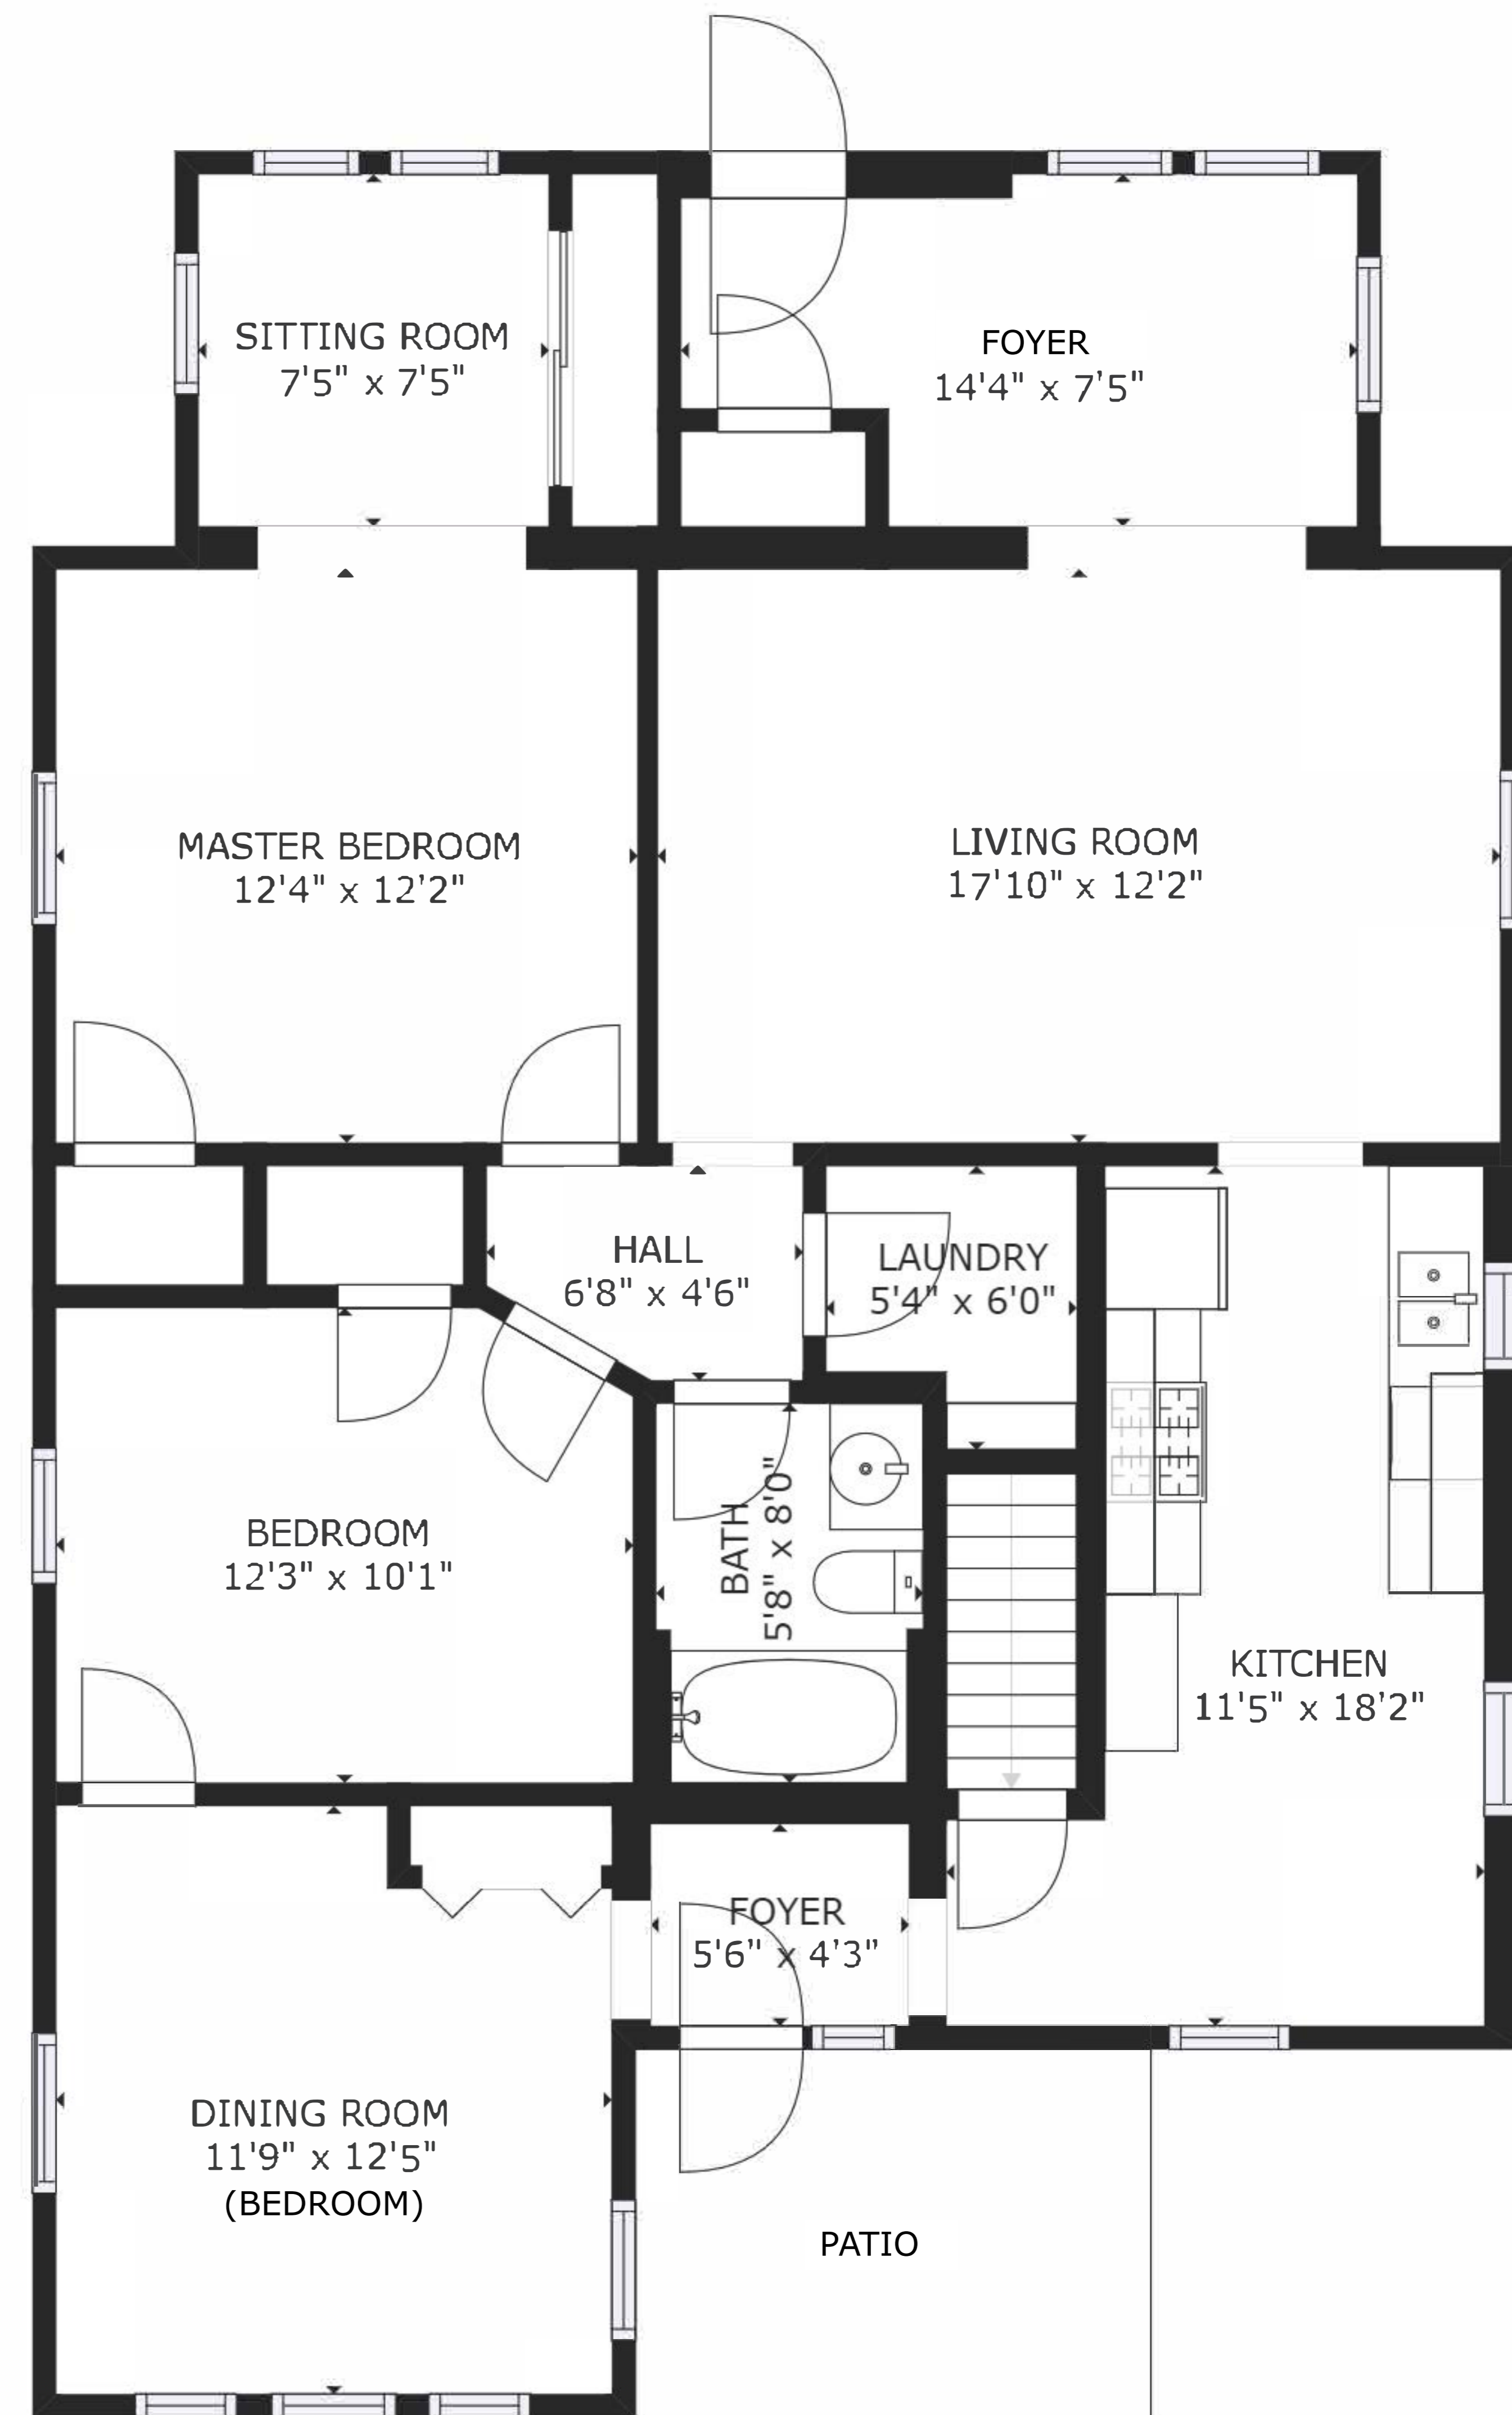

23 Auman Street  
Devens, MA 01434

MAIN FLOOR

*Sutherland*  
REALTY GROUP

**kw** BOSTON NORTHWEST  
KELLERWILLIAMS. REALTY

GROSS INTERNAL AREA  
FLOOR 1: 859 sq. ft, FLOOR 2: 1229 sq. ft  
TOTAL: 2087 sq. ft  
SIZES AND DIMENSIONS ARE APPROXIMATE, ACTUAL MAY VARY.