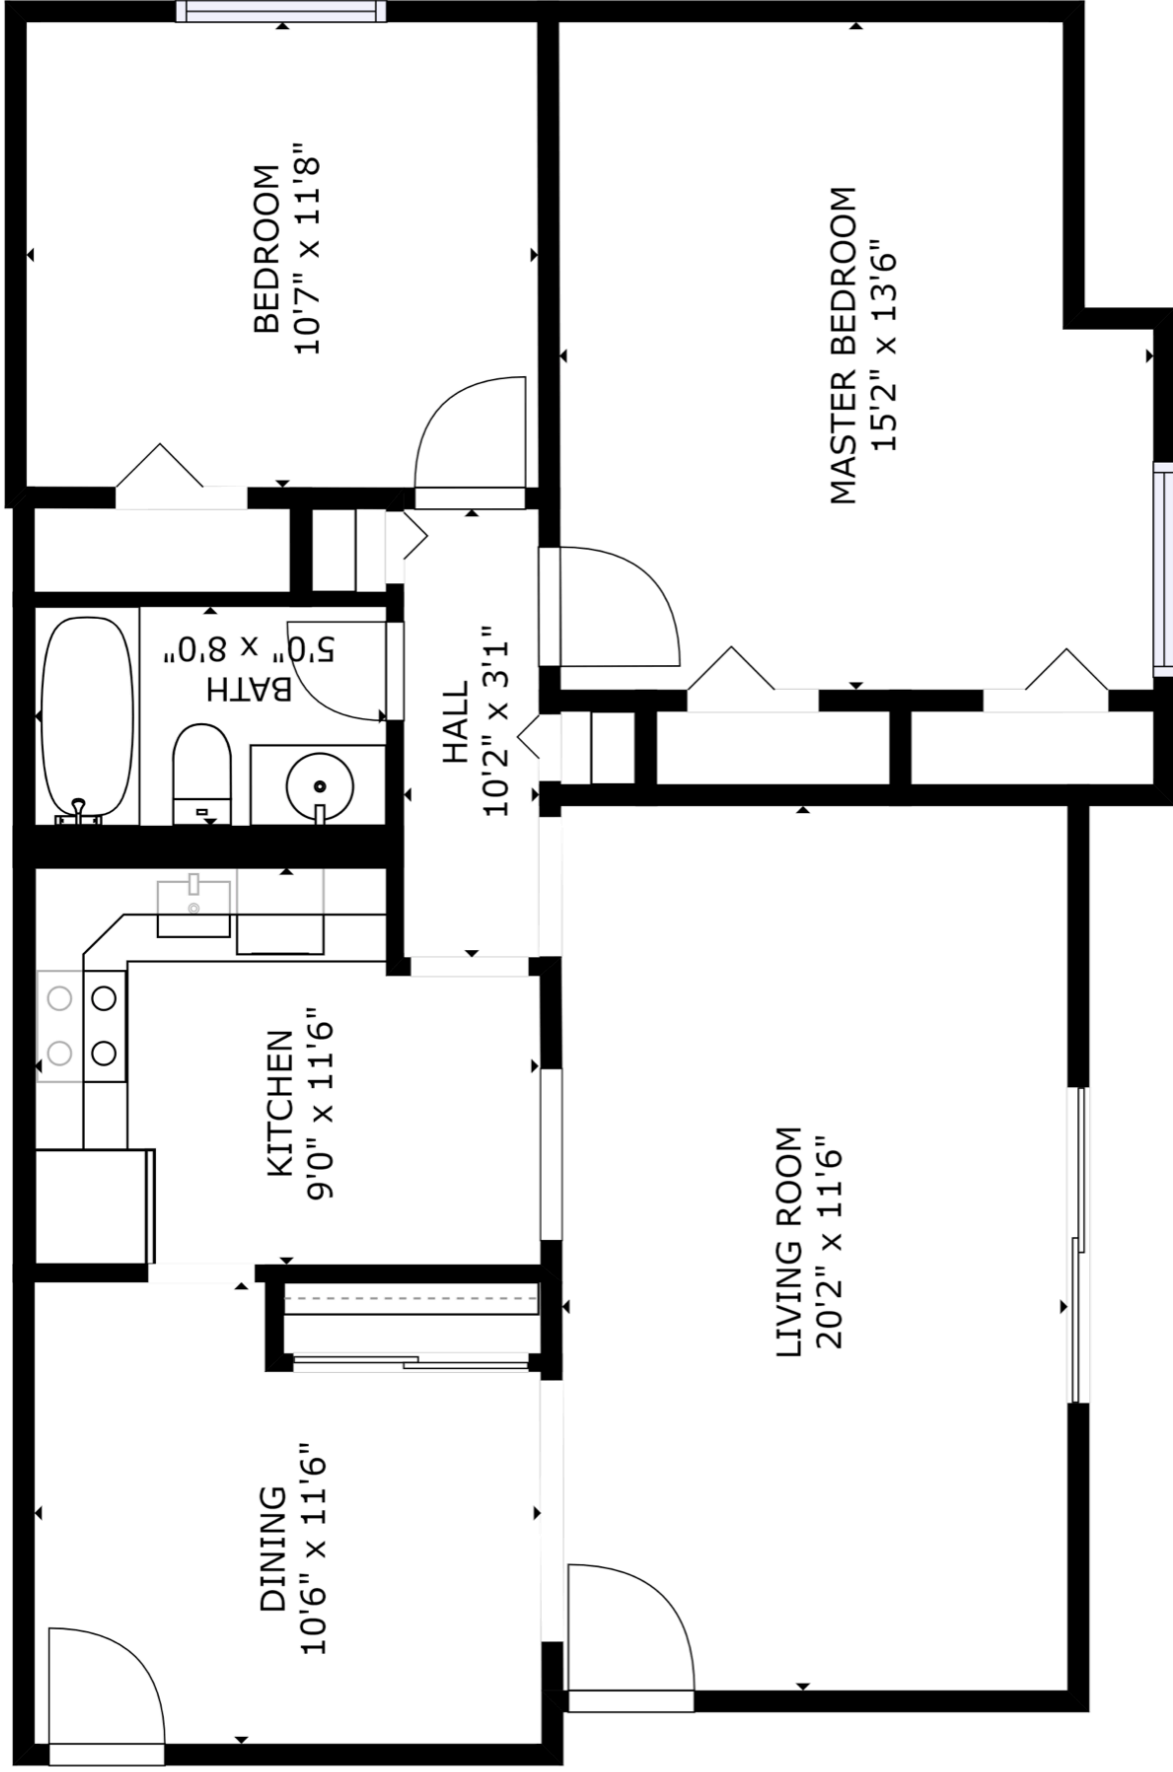

Two Bedrooms/One Bath

GROSS INTERNAL AREA

FLOOR 1: 929 sq ft

TOTAL: 929 sq ft

SIZES AND DIMENSIONS ARE APPROXIMATE, ACTUAL MAY VARY.