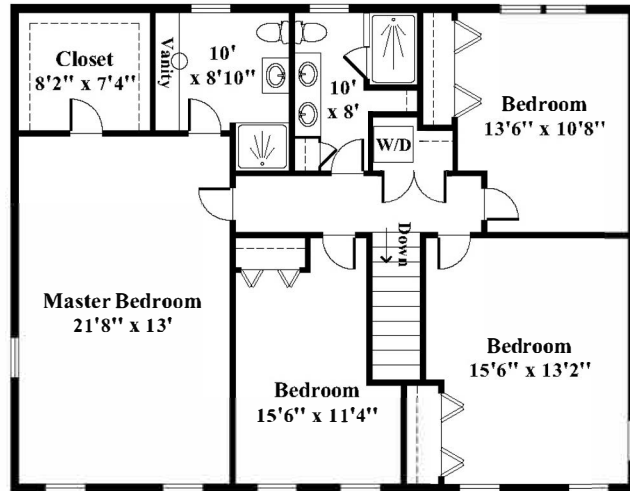

14 Olde Lantern Road, Acton, MA

First Level

Second Level

Lower Level

Prepared for:
 Patricia Sutherland
 Keller Williams Realty Boston Northwest
 Direct: (978) 844-6397
 Patty@SutherlandRealtyGroup.com

Created by:
 Krys Streeter Photo
 www.krysphoto.com
 978-590-2210