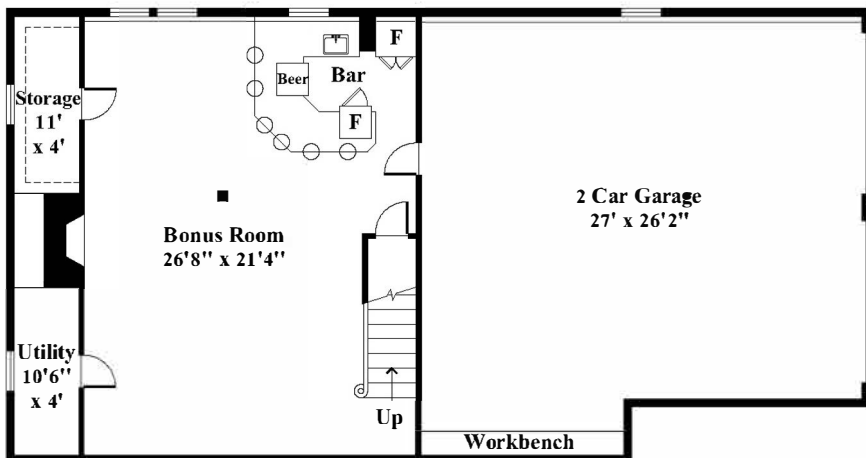

14 Olde Lantern Road, Acton, MA

First Level

Second Level

Lower Level

Prepared for:
 Patricia Sutherland
 Keller Williams Realty Boston Northwest
 Direct: (978) 844-6397
 Patty@SutherlandRealtyGroup.com

Created by:
 Krys Streeter Photo
 www.krysphoto.com
 978-590-2210