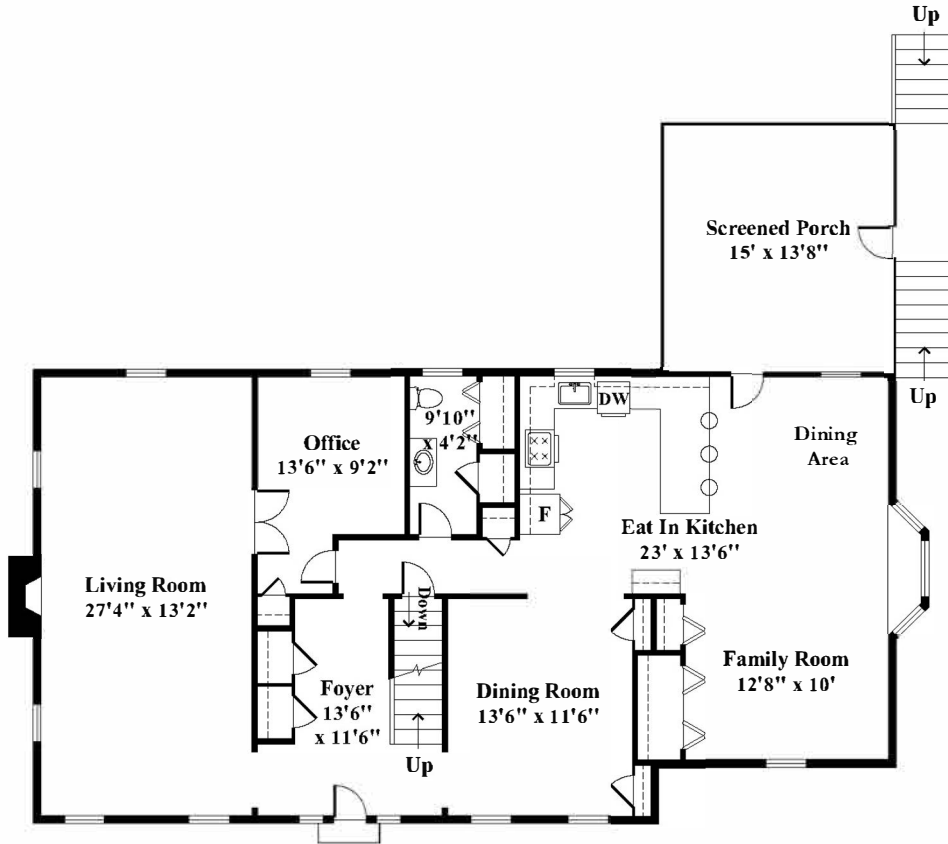

14 Olde Lantern Road, Acton, MA

First Level

Second Level

Lower Level

Prepared for:
 Patricia Sutherland
 Keller Williams Realty Boston Northwest
 Direct: (978) 844-6397
 Patty@SutherlandRealtyGroup.com

Created by:
 Krys Streeter Photo
 www.krysphoto.com
 978-590-2210